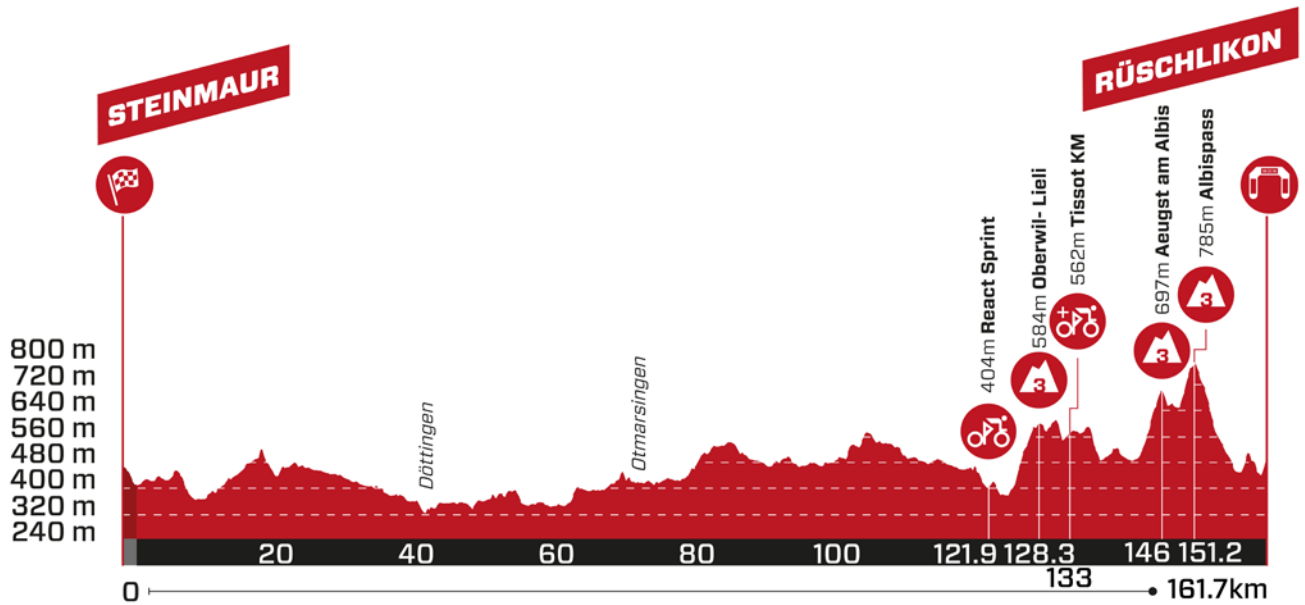

3rd Stage

Steinmaur - Rüschtikon, 161.7 km

Tour de Suisse 2024

Tuesday, 11th June 2024

Ascent	▲ 1974 m	Total time	3 h 46 min
Descent	▼ 1932 m	Average Speed	43 km/h

m ü. M.	km	km	Location	Advertising convoy	Average speed km/h			
					41	43	45	
		Neutralisation 2 km	Riedterstrasse - Wehntalerstrasse - Dielsdorferstrasse		12:10	13:10	13:10	13:10
464	0.0	161.7	Km 0 - Dielsdorferstrasse		12:14	13:14	13:14	13:14
425	1.2	160.5	Turn left Zürcherstrasse		12:15	13:15	13:15	13:15
426	1.3	160.4	Neerach		12:15	13:15	13:15	13:15
436	3.0	158.7	Stadel bei Niederglatt	Road islands 4x	12:17	13:17	13:17	13:17
395	7.3	154.4	Weiach	Road islands 3x	12:22	13:23	13:22	13:22
374	7.9	153.8	Turn left Hauptstrasse 7 / Route 7	Traffic divide, Road islands 8x	12:23	13:23	13:23	13:23
368	9.6	152.1	Roundabout left, Badenerstrasse		12:25	13:26	13:25	13:25
371	10.1	151.6	Turn left Bachserstrasse	Road islands 2x	12:26	13:26	13:26	13:25
379	10.3	151.4	Fisibach		12:26	13:27	13:26	13:26
455	15.3	146.4	Bachs		12:33	13:34	13:33	13:32
467	19.0	142.7	Steinmaur	Road islands 2x	12:38	13:39	13:38	13:37
467	19.1	142.6	Turn right, Hauptstrasse		12:38	13:39	13:38	13:37
464	19.3	142.4	Passage Start		12:38	13:40	13:38	13:37
446	19.7	142.0	Niedersteinmaur	Road islands 3x	12:39	13:40	13:39	13:38
468	20.9	140.8	Turn right, Wehntalerstr.	Road islands 2x, Traffic divide 2x	12:41	13:42	13:41	13:39
468	23.5	138.2	Schöfflisdorf	Road islands 4x	12:44	13:46	13:44	13:43
455	26.2	135.5	Niederweningen		12:48	13:50	13:48	13:46
455	26.3	135.4	Roundabout straight, Wehntalerstrasse	Road islands 7x	12:48	13:50	13:48	13:46
444	28.0	133.7	Roundabout straight, Surbtalstrasse	Road island	12:50	13:52	13:50	13:49
434	29.7	132.0	Roundabout straight, Surbtalstrasse		12:53	13:55	13:53	13:51